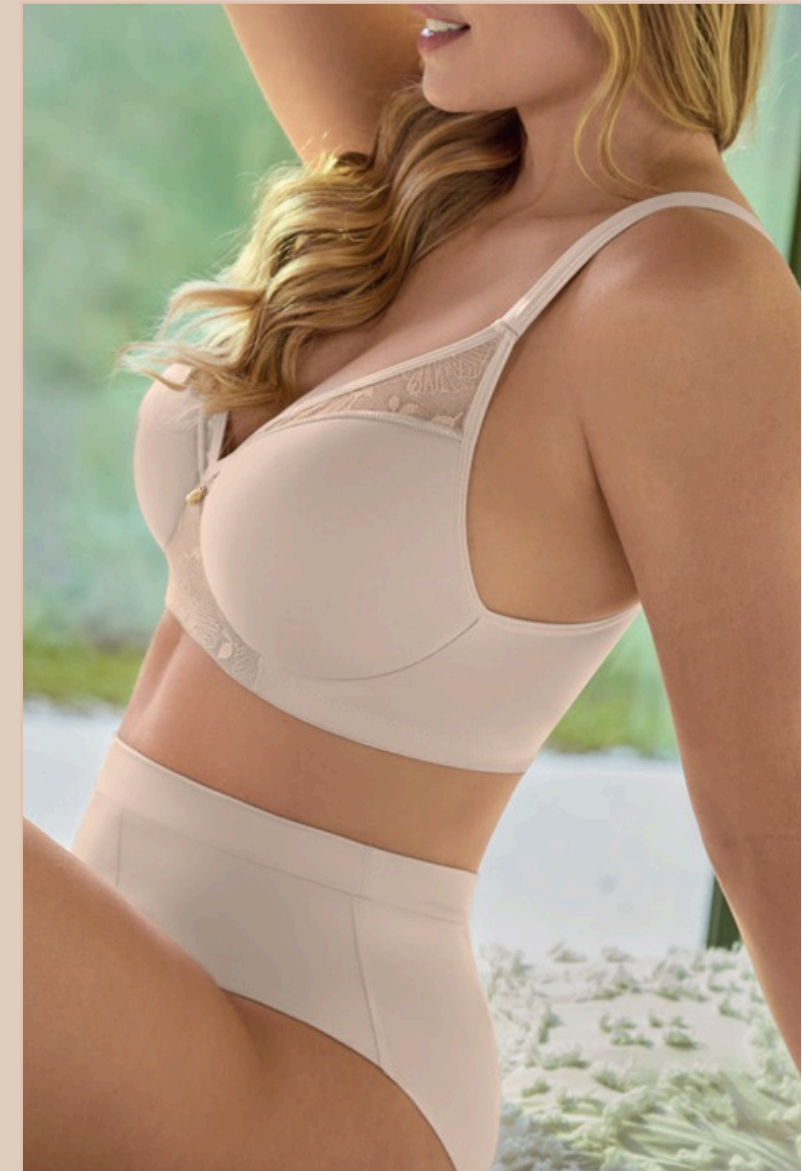

• NUEVO •

Brasier confort / Ref.12607 / Copa B: 34-36-38-40-42 / Copa sin aro / Copa fija / Cargaderas de confort que no marcan / Espalda ancha / Abrochadura de 3 ganchos con 4 niveles de ajuste / Nylon elastano • Comfort bra / Wire-free fixed cups / Comfort straps that don't dig in / Wide back band / 3-hook, 4-position back closure / Nylon-elastane blend.

Panty Clásico / Ref.21533 / Talla: M-L-XL-XXL • Sin costuras / Tacto suave / No se marca / Alto en cintura / Control de abdomen en powernet / Nylon elastano • Classic briefs / Seamless / Soft touch / Invisible under clothes / High on waist / Powernet slimming compression / Nylon elastane.

● Blanco (00) ● Perla (PP) ● Negro (04)